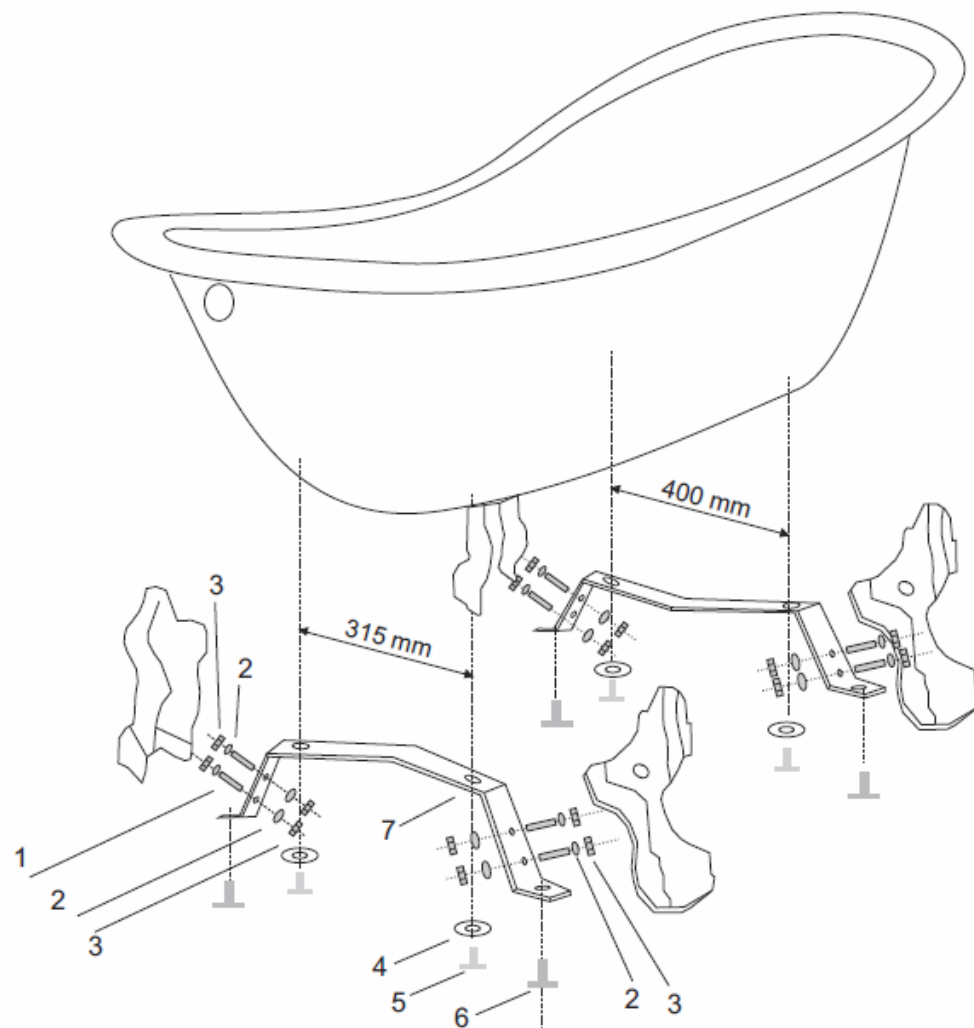

## RETRO 147 CM.

### MOUNTING SCHEME

|                         |        |
|-------------------------|--------|
| 1. Allen screw set 6x30 | 8 pcs. |
| 2. Washer M6            | 8 pcs. |
| 3. Nut M6               | 8 pcs. |
| 4. Washer M10           | 4 pcs. |
| 5. Screw 10x30          | 4 pcs. |
| 6. Level set            | 4 pcs. |
| 7. Frame                | 2 pcs. |